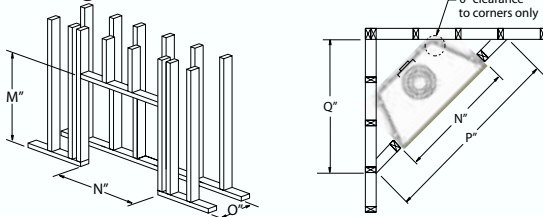

framing dimensions