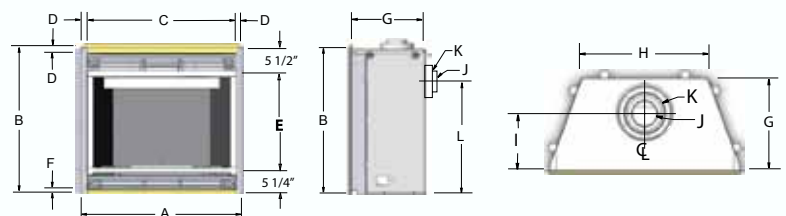

fireplace dimensions